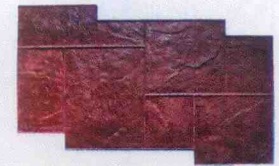

Ashlar Slate

Ashlar Slate

Three Rigid A
Two Rigid B
One Flex Mat

One Single Stone
One Texture Skin